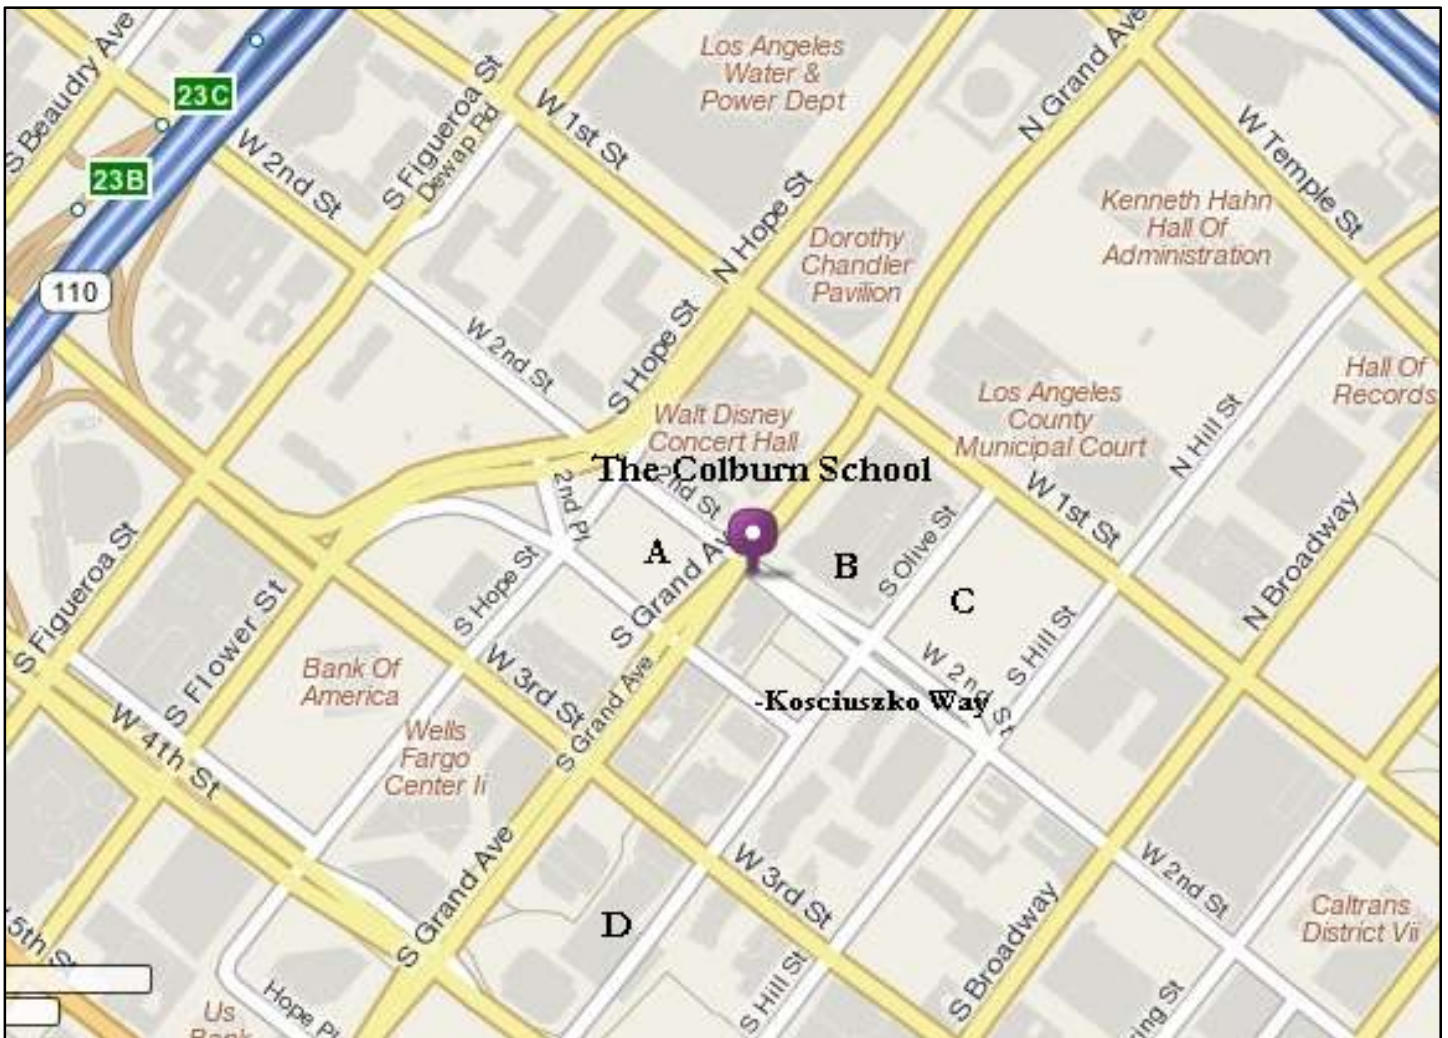

THE COLBURN SCHOOL
200 S. Grand Avenue
Los Angeles, CA 90012

The Colburn School is unable to provide parking for outside events. The following parking options are located near The Colburn School.

A: Disney Hall – Covered parking structure. Accessible by Lower Grand and Kosciuszko Way. (Lower Grand runs directly beneath S. Grand and can be accessed by Kosciuszko, Hope, and 4th Street.) An elevator provides access to S. Grand.

B: 5 Star Parking – Covered lot. Located on the north side of Olive Street, between 1st and 2nd Streets.

C: Joe's Parking – Outdoor lot. Located on the south side of Olive Street, between 1st and 2nd Streets.

D: Cal Plaza – Covered parking structure. Located on Olive, between 4th Street and Kosciuszko Way.

Please note: Parking availability can be affected by last-minute filming.